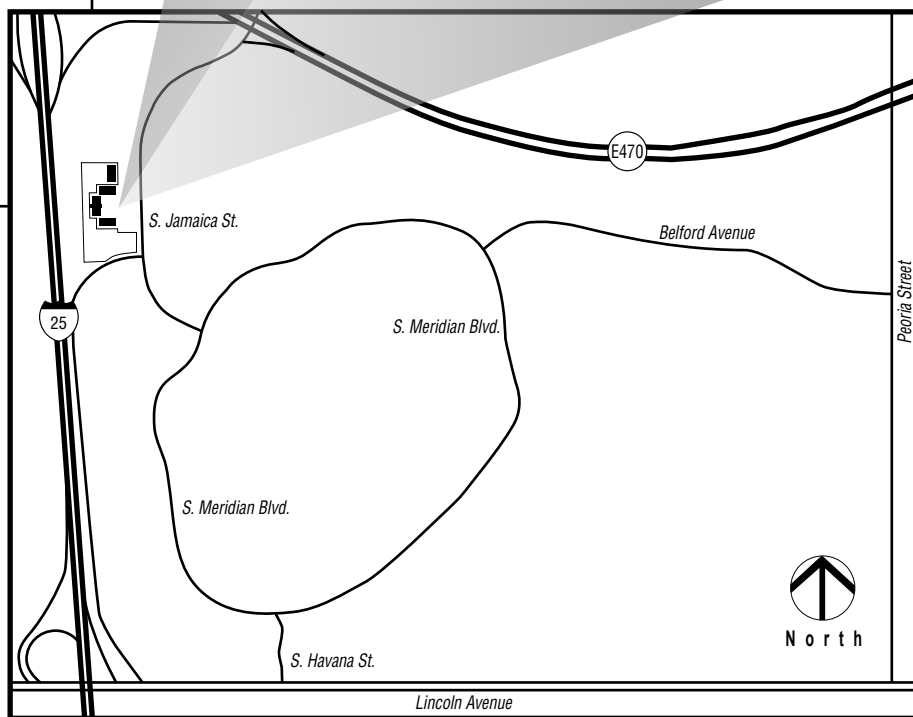

West Building — 9191 South Jamaica Street
Englewood, CO 80112

South Building — 9193 South Jamaica Street
Englewood, CO 80112

North Building — 9189 South Jamaica Street
Englewood, CO 80112

East Building — 9127 South Jamaica Street
Englewood, CO 80112

Directions from DIA to Denver Campus

Route 1 via Toll Road:

Route 1 is frequently faster, but requires \$5.75 in tolls.

- Exit DIA to Peña Boulevard and proceed to E-470
- Keep left at the fork in the ramp
- Merge onto E-470 South (exit number 6A) towards I-70 take this approximately 25.5 miles (this is a toll road)
- Take the Jamaica Street exit — exit number 1B
- Turn left onto Jamaica Street — the Denver Campus will be on your right

Route 2 via Interstate:

Route 2 is shorter but may take more time at rush hour and is currently under extensive construction.

- Exit from DIA becomes Peña Boulevard
- At end of Peña Boulevard, merge onto I-70 and immediately watch for the southbound exit to I-225
- Exit southbound I-225
- At end of I-225, exit southbound to I-25
- Exit at #193 Lincoln Ave. (turn left)
- Turn left (north) on S. Havana (first light)
- Veer left immediately at the fork onto S. Meridian Blvd.
- Turn left on S. Jamaica Street (first light)

CH2M HILL
South
Building

W 2D 3D Road Aerial Bird's eye Labels Traffic <<

Jamaica St S Jamaica St S Jamaica St S Jamaica St

Microsoft Virtual Earth™ 60 yds © 2009 Microsoft Corporation © 2008 NAVTEQ © AND © 2008 Picometry International Corp.