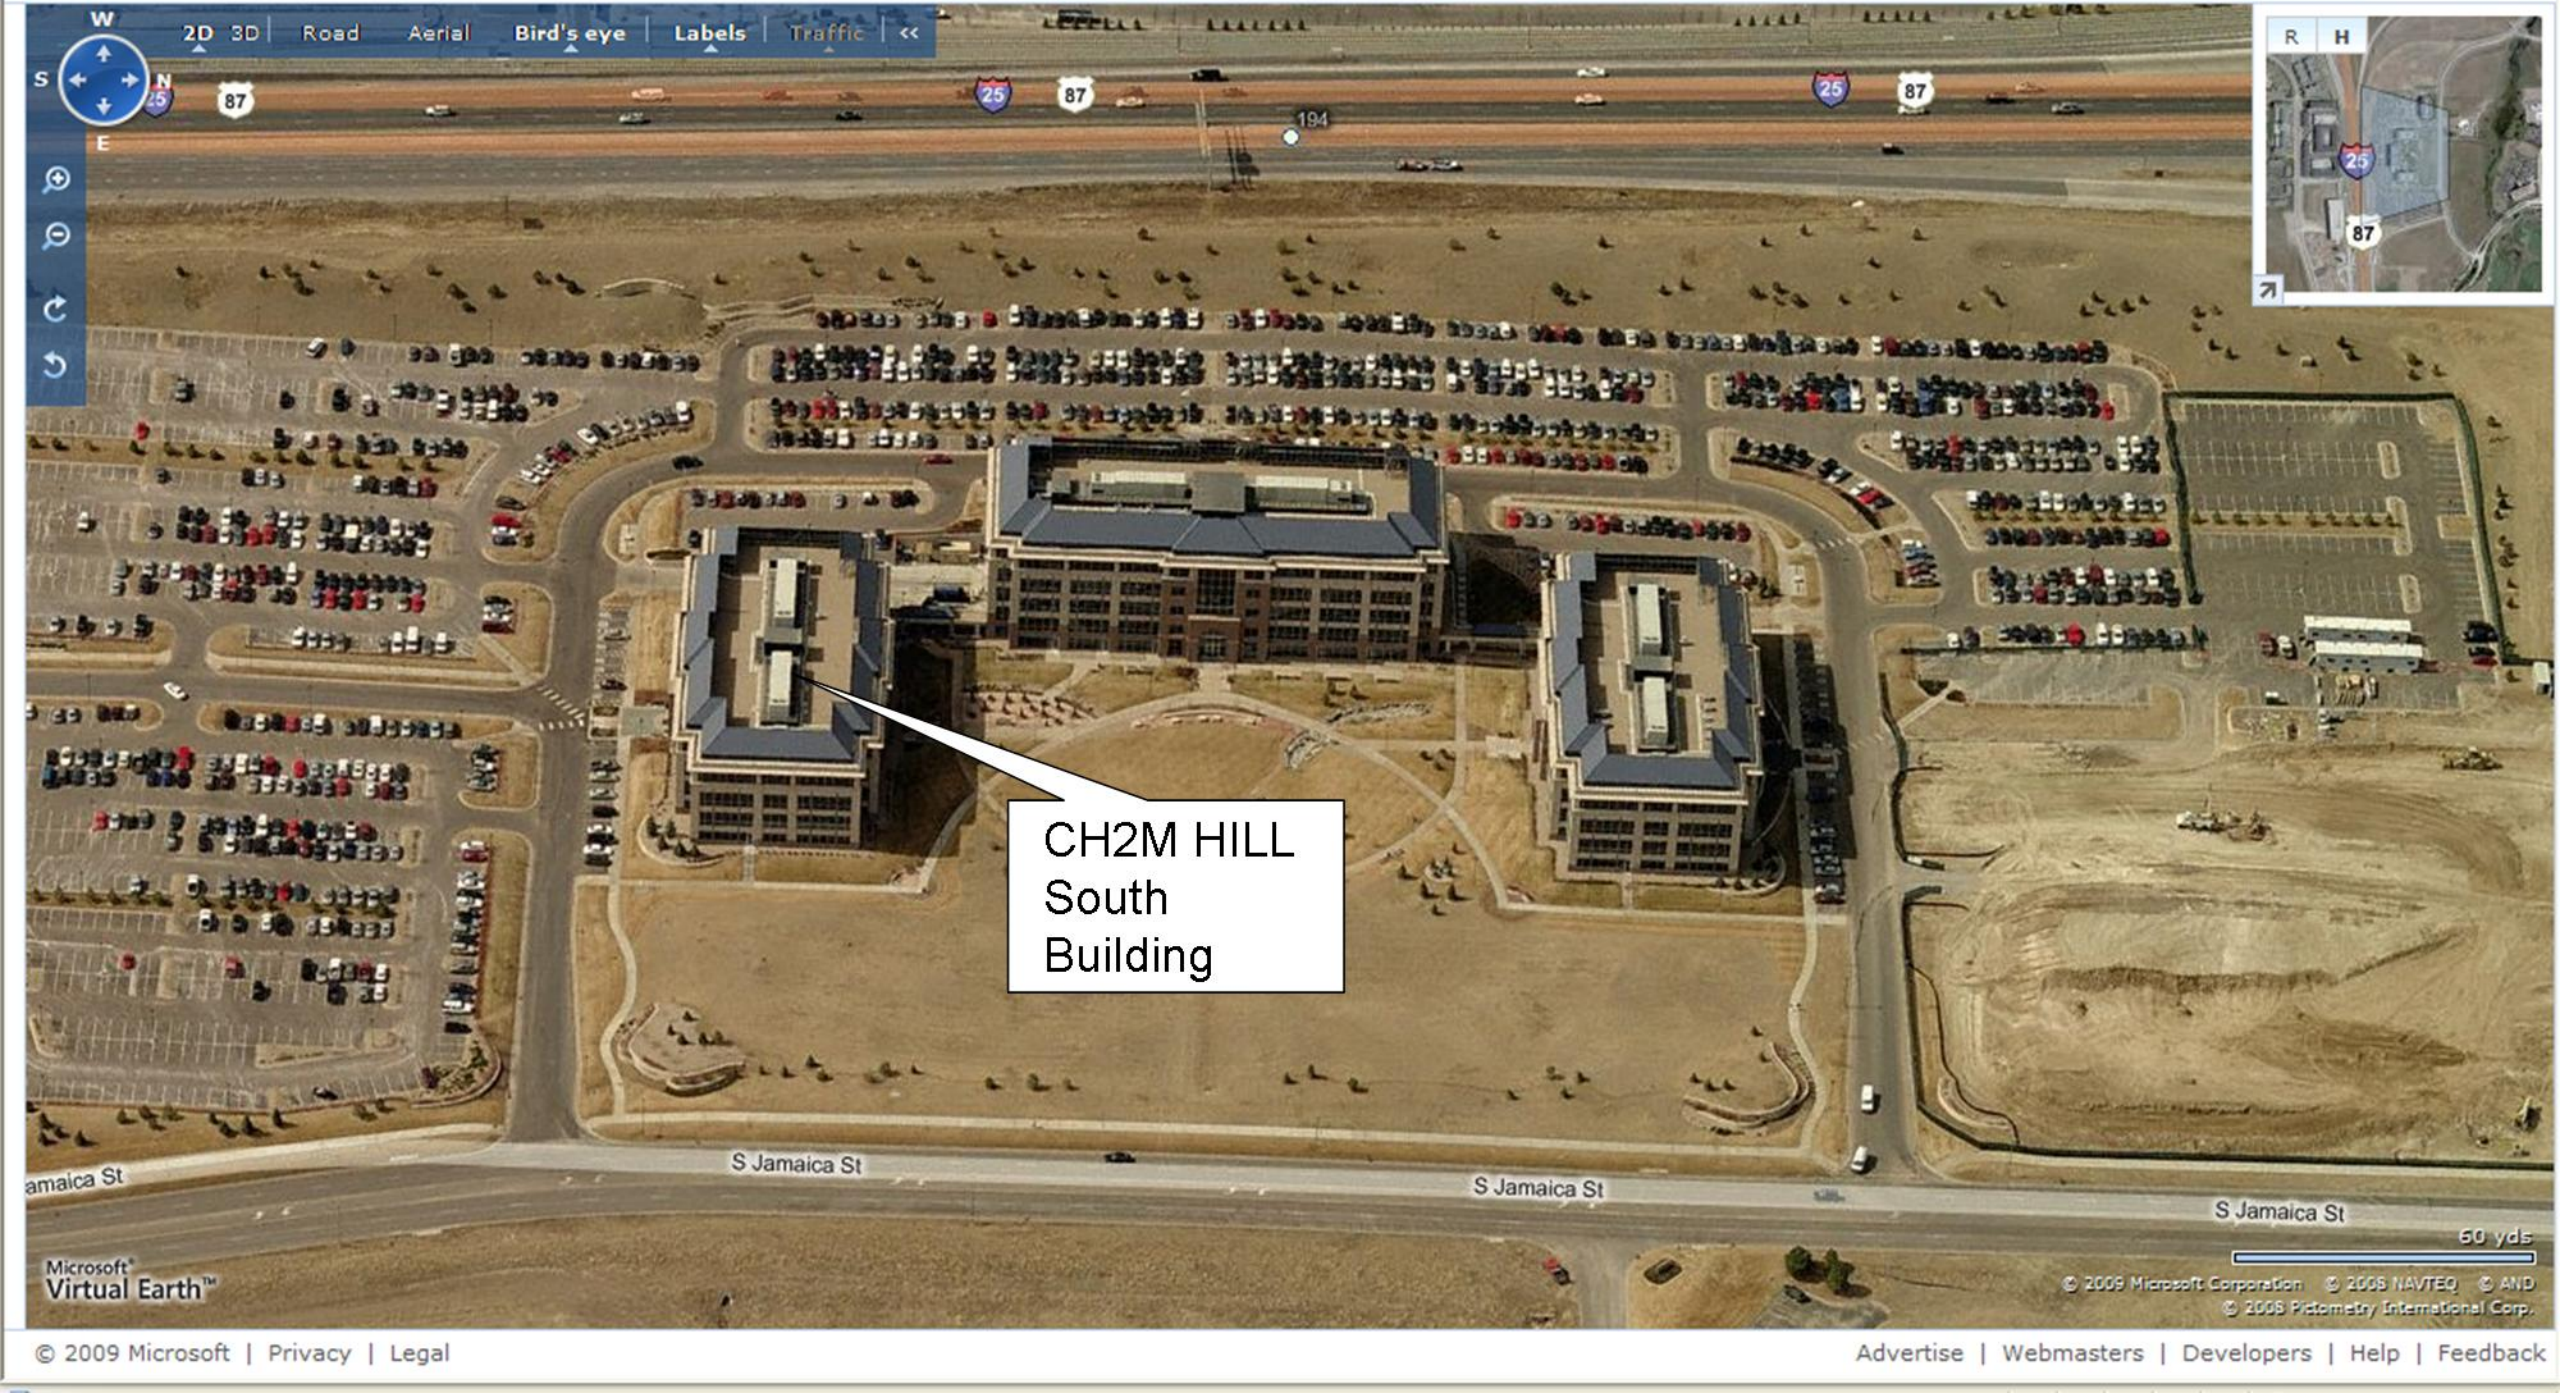

West Building — 9191 South Jamaica Street
Englewood, CO 80112

South Building — 9193 South Jamaica Street
Englewood, CO 80112

North Building — 9189 South Jamaica Street
Englewood, CO 80112

East Building — 9127 South Jamaica Street
Englewood, CO 80112

Directions from DIA to Denver Campus

Route 1 via Toll Road:

Route 1 is frequently faster, but requires \$5.75 in tolls.

- Exit DIA to Peña Boulevard and proceed to E-470
- Keep left at the fork in the ramp
- Merge onto E-470 South (exit number 6A) towards I-70 take this approximately 25.5 miles (this is a toll road)
- Take the Jamaica Street exit — exit number 1B
- Turn left onto Jamaica Street — the Denver Campus will be on your right

Route 2 via Interstate:

Route 2 is shorter but may take more time at rush hour and is currently under extensive construction.

- Exit from DIA becomes Peña Boulevard
- At end of Peña Boulevard, merge onto I-70 and immediately watch for the southbound exit to I-225
- Exit southbound I-225
- At end of I-225, exit southbound to I-25
- Exit at #193 Lincoln Ave. (turn left)
- Turn left (north) on S. Havana (first light)
- Veer left immediately at the fork onto S. Meridian Blvd.
- Turn left on S. Jamaica Street (first light)

CH2M HILL
South
Building

W 2D 3D Road Aerial Bird's eye Labels Traffic <<

Jamaica St S Jamaica St S Jamaica St S Jamaica St

Microsoft Virtual Earth™ 60 yds © 2009 Microsoft Corporation © 2008 NAVTEQ © AND © 2008 Picometry International Corp.